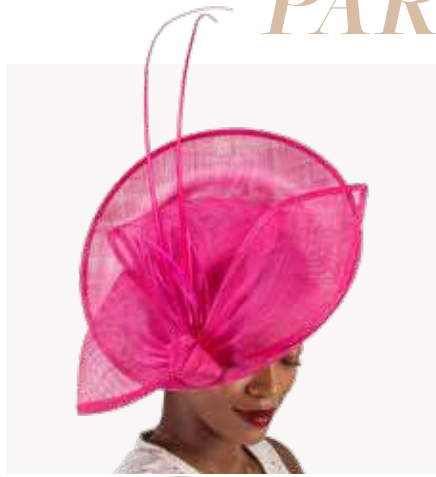

COCKTAIL / PARTY HAT

5837H

Material : Sinamay Heaband
Color : Silver Blue, Fuchsia, Black
Size : 14" $95

5839H

Material : Sinamay Heaband
Color : Coral / Ivory, Cognac / Natural,
Silver Blue / Silver
Size : 10x13" $95

5838H

Material : Sinamay Heaband
Color : Grape, Aqua, Navy
Size : 10" $80