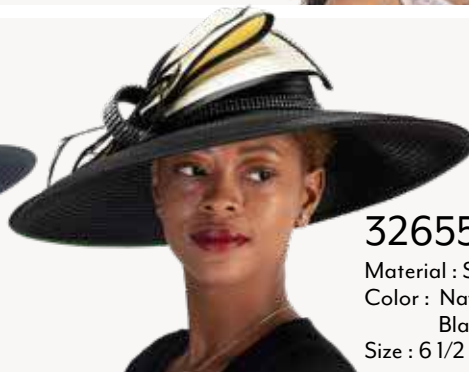

326556

Material : Satin Ribbon
Color : Grey, White,
Pink
Size : 8 x 5 x 5"
$105