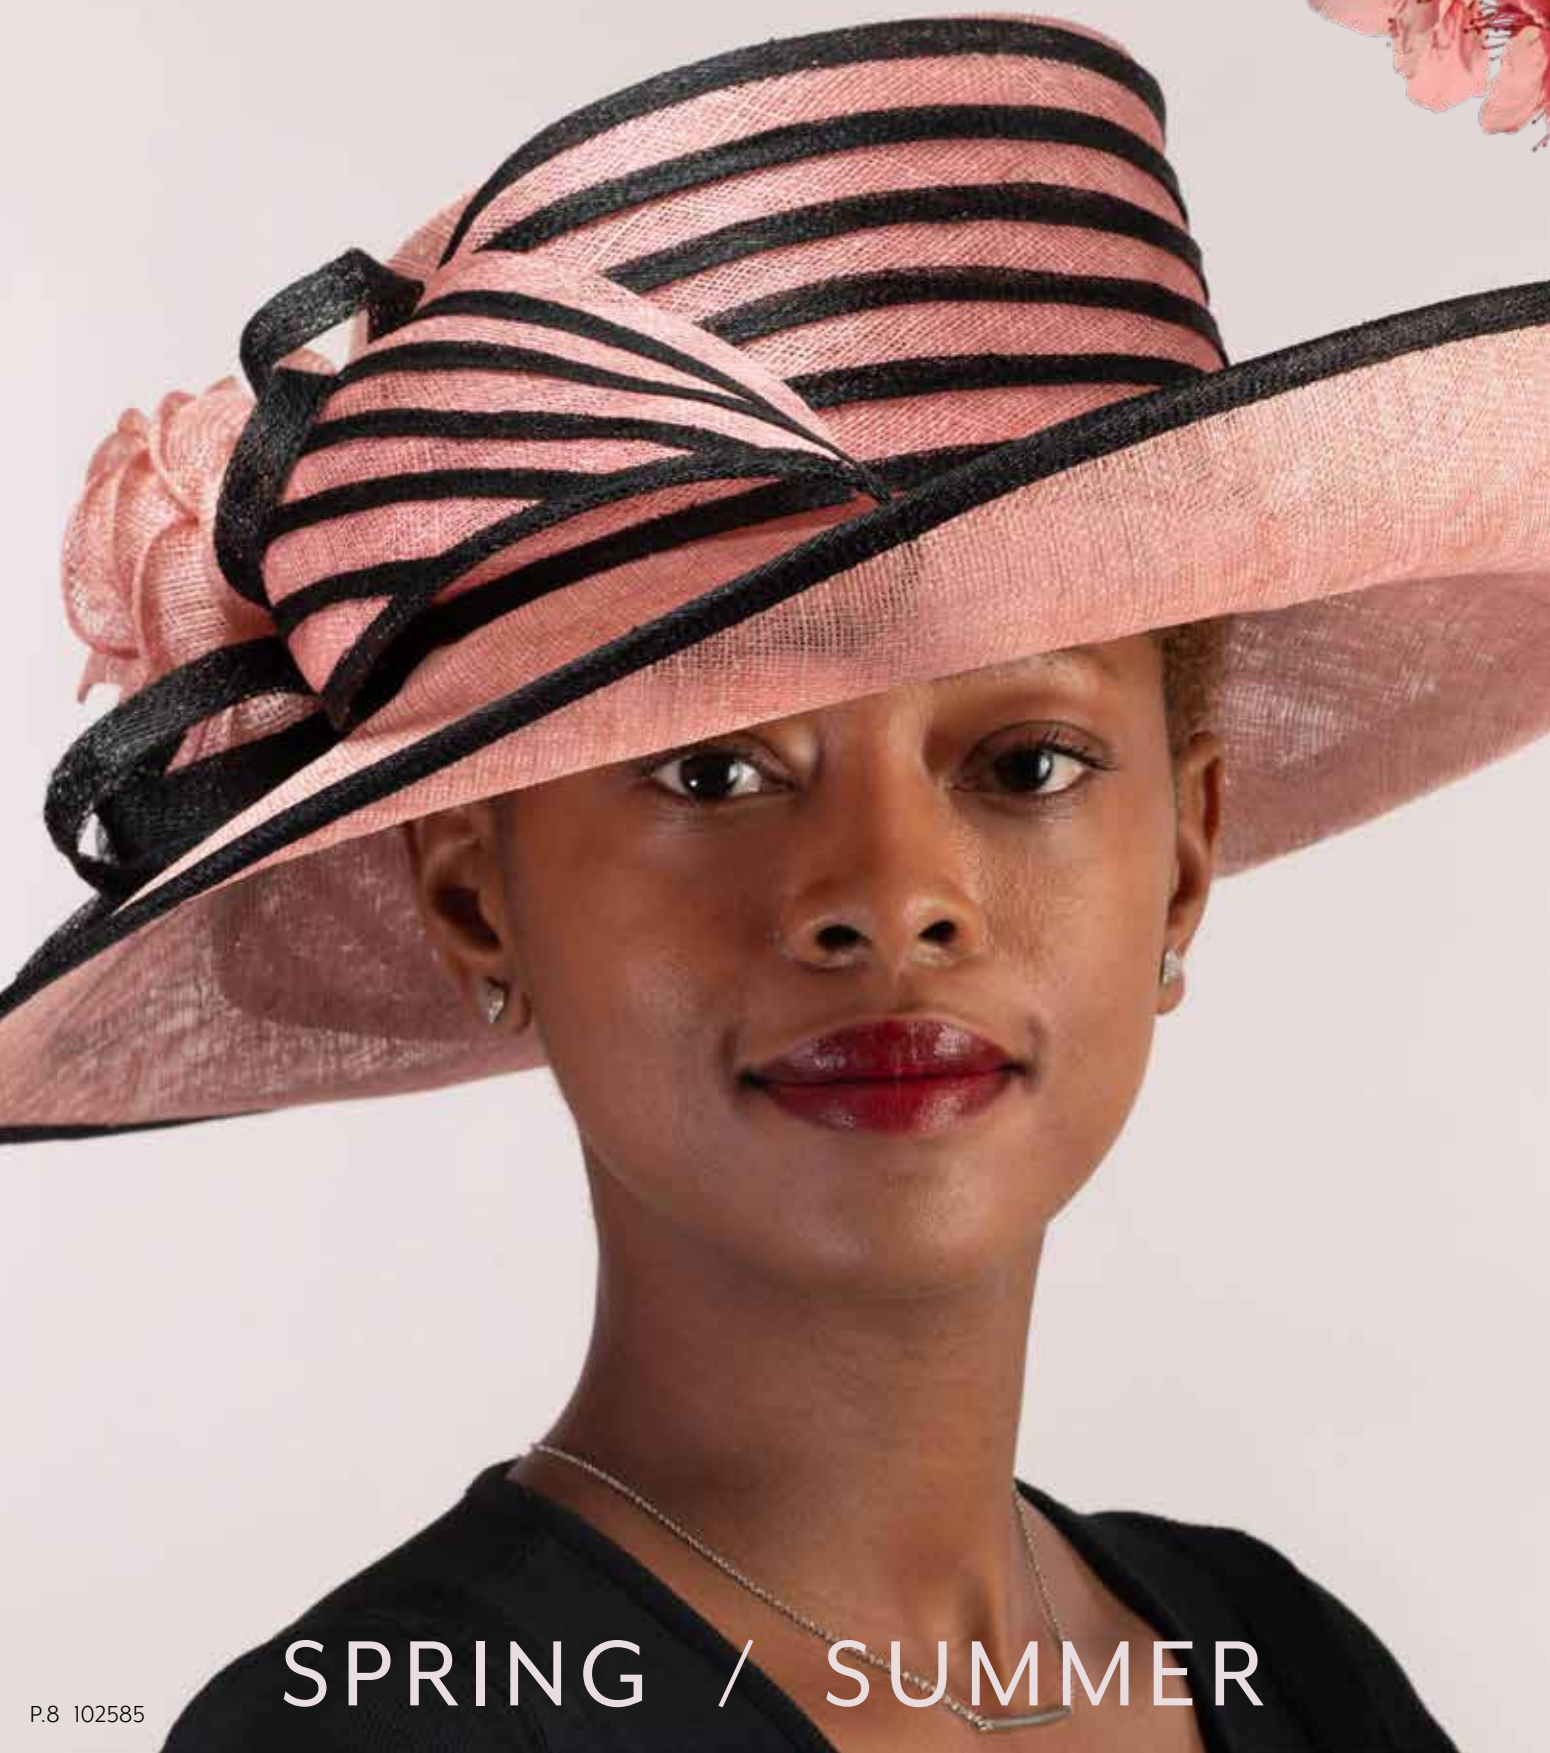

2019  KAKYCO

SPRING / SUMMER

◆◆◆◆ ALEXANDRIA J. 

AJ613S

Material : Crinoline

Color : Green / Cream, Shell / Cream

Size : 6 x 3 1/2 x 11 1/2"

\$400