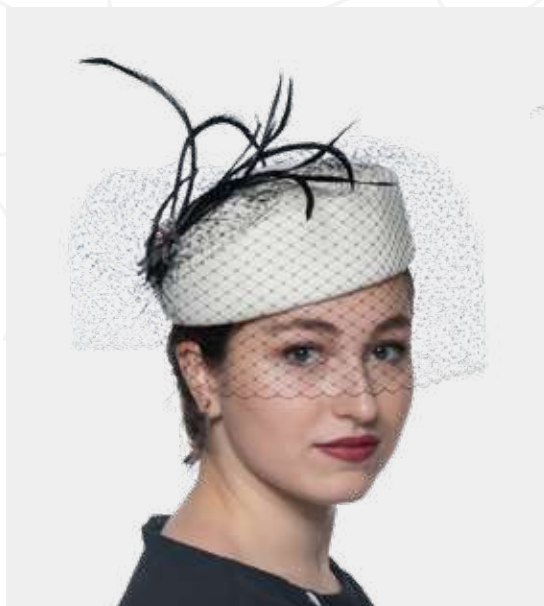

400718  

Material : Wool Felt w / Brooch Veil
 Color : Winter Wt/Bk, Red/Bk, Navy, Black
 Size : 7 x 2 1/2" \$125

331843  

Material : Metallic

Color : Silver/Nv, Gold/S, Copper/G, Pink/S, Black/G

Size : 6 1/2 x 3 3/4 x 3 1/2"