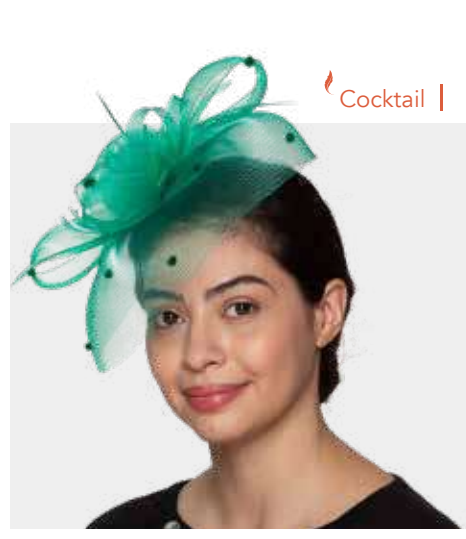

5710C  

Material : Silk Flower
 Comb
 Color : Black, Tan,
 White, Ice Blue,
 Silver, Lt. Pink
 Size : 8 x 6"
 \$75

5725C  

Material : Crinoline Comb
 Color : Brown, Red, Purple,
 White, Black
 Size : 13 x 10"
 \$62

5826H

Material : Crinoline
 Headband
 Color : Black, Navy,
 Wine, Royal
 Grey,
 Size : 10 x 9"
 \$52

5651C

Material : Crinoline Comb
 Color : Beige, Wine, Green,
 Black, White, Navy,
 Ivory, Red
 Size : 13 x 10"
 \$52