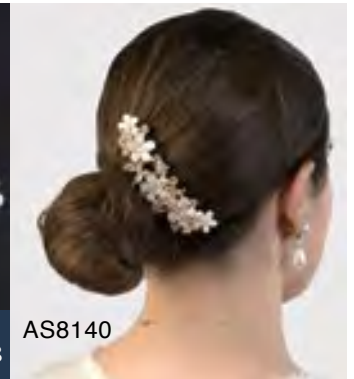

805020 \$75
 Material : 12" Nylon Veil w/Acrylic Stone
 on 2 of 2" silver wire comb
 Color : Ivory, White
 Size : 9"x15" face veil

805021 \$95
 Material : 12" Nylon Veil
 w/Pearl on Metal headband
 Color : Ivory, Black
 Size : 8 1/2" face veil

Comb

805013 \$50

Material : 18" Nylon Veil on 3" plastic comb
Color : Black, White, Ivory
Size : 16" face veil on comb

AS8136

AS8135-Size:1 1/2 x 3 1/2"
Silver \$28

AS8136-Size:1 1/2 x 3 1/2"
Silver \$28

AS8137-Size:1 1/4 x 3 1/2"
Silver \$28

AS8138-Size:1 x 3 1/2"
Silver \$28

AS8139-Size:3/4 x 3 1/2"
Silver \$28

AS8140-Size:1 x 4"
Gold \$28

AS8140

Accessories

Brooch

AS8143-Size:2 1/4"
Blue \$15

AS8143-Size:2 1/4"
Black \$15