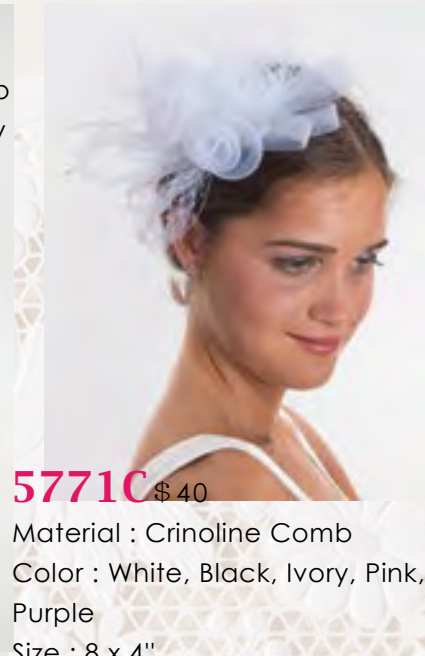

5802C $100
Material : Crinoline Comb
Color : White
Size : Dia. 10"

5771C $40
Material : Crinoline Comb
Color : White, Black, Ivory, Pink,
Purple
Size : 8 x 4"