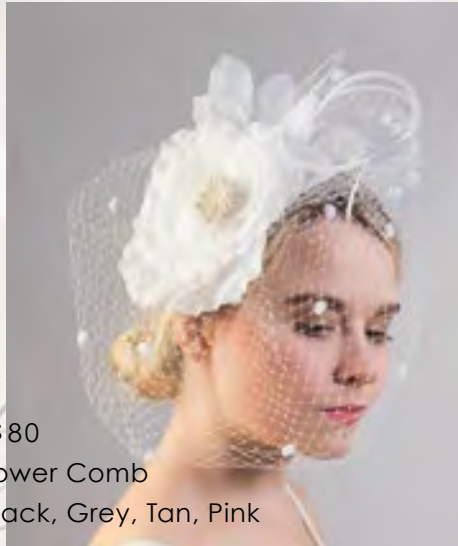

5662C \$50

Material : Crinoline Comb
Color : White, Black, Navy, Silver
Size : 10 x 12"

5793H \$50

Material : Crinoline headband
Color : Coffee, Black, Brown, Grape, Navy
Size : 5 1/2 x 3"

5728C \$50

Material : Crinoline Comb
Color : Ivory, Black, Fuchsia, Navy, White
Size : 10 x 8"

5610H \$50

Material : Crinoline headband
Color : Brown, Black, Gold, Grey, Ice Blue, Ivory, Lilac, Red, Royal, White, Shocking Pink
Size : 11 x 8"

5795C \$80
Material : Feather Comb
Color : Silver/White, Black,
Black/Ivory
Size : 8 x 5"

5710C \$80
Material : Silk Flower Comb
Color : White, Black, Grey, Tan, Pink
Size : 8 x 6"

5797C \$90
Material : Crinoline Comb
Color : White, Black, Ivory
Size : Dia. 12"

5725C \$60
Material : Crinoline Comb
Color : White, Black, Brown,
Purple, Red
Size : Dia. 13"