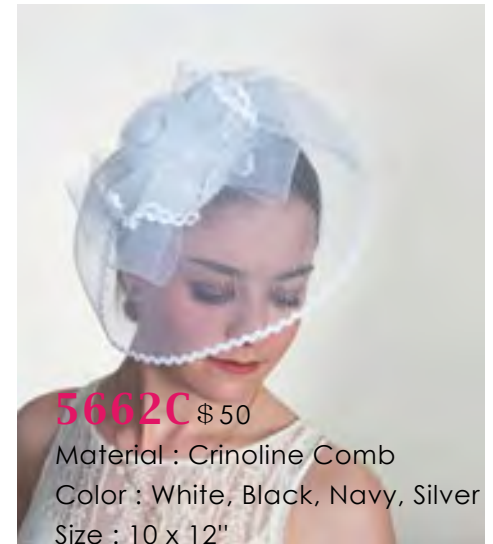

5662C $50

Material : Crinoline Comb
Color : White, Black, Navy, Silver
Size : 10 x 12"