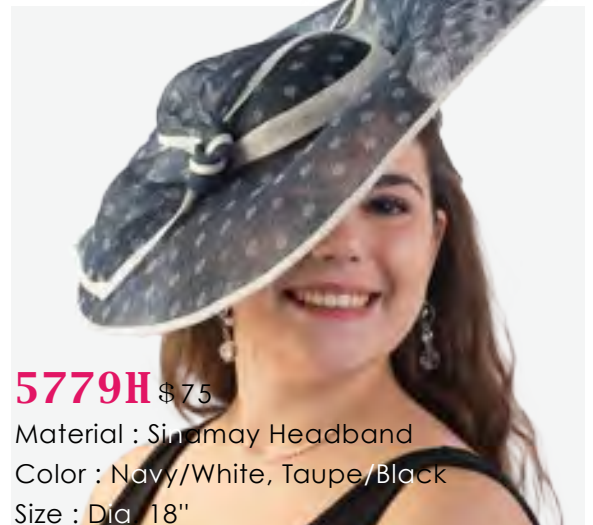

5748H \$55

Material : Silk Flower / Feather Headband
Color : Orange, Beige, Black

5745P \$35

Material : Sinamay Clip
Color : Caribbean Sea, Hot Coral
Size : Dia. 6 1/2"

5747C \$35

Material : Sinamay Comb
Color : Lime/Yellow
Size : Dia. 6 1/2"

5779H \$75

Material : Sinamay Headband
Color : Navy/White, Taupe/Black
Size : Dia. 18"

Crinoline Fascinator

 **5805C** \$100

Material : Crinoline Comb
Color : White/Black,
Fuchsia, Navy/White
Size : Dia. 10"