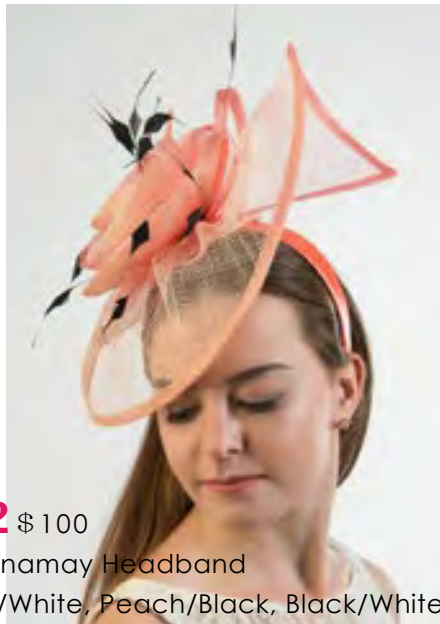

102042 $100
Material : Sinamay Headband
Color : Red/White, Peach/Black, Black/White
Size : Dia. 12"