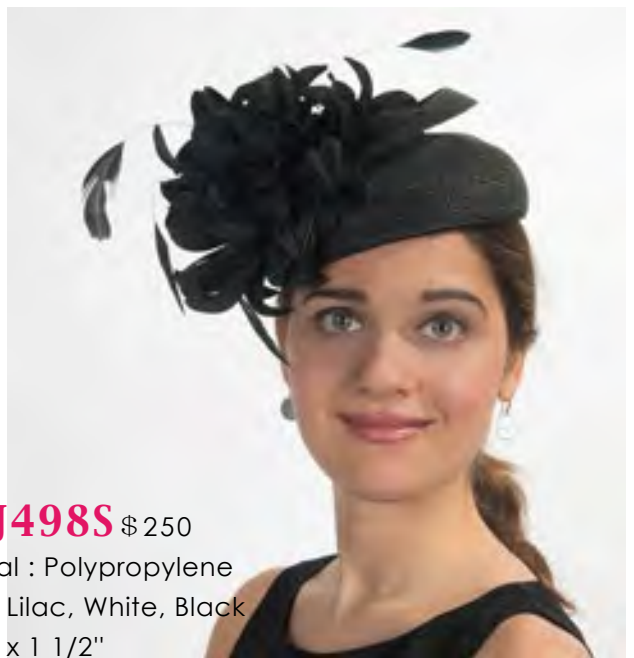

Size : 6 x 4 x 6 1/2"

 **AJ573S** \$250

Material : JP Toyo Paper

Color : Ivory, Tobacco

Size : 4 x 4 1/2 x 5 x 1 1/2"

 **AJ498S** \$250

Material : Polypropylene

Color : Lilac, White, Black

Size : 8 x 1 1/2"

 **AJ472S** \$225

Material : Crinoline
Color : Black/Silver, Ivory/Gold
Size : 6 X 3 1/2 X 10"

 **BBC223S** \$245

Material : Polypropylene
Color : Pink/Black,
Grey/Black
Size : 6 x 3 1/2 x 6 1/2"