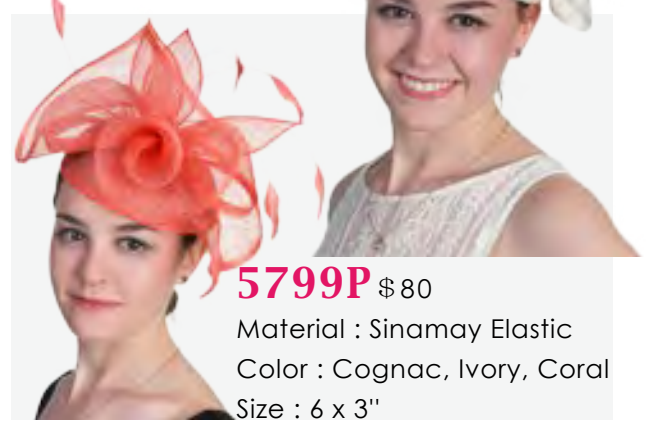

5799P $80

Material : Sinamay Elastic
Color : Cognac, Ivory, Coral
Size : 6 x 3"