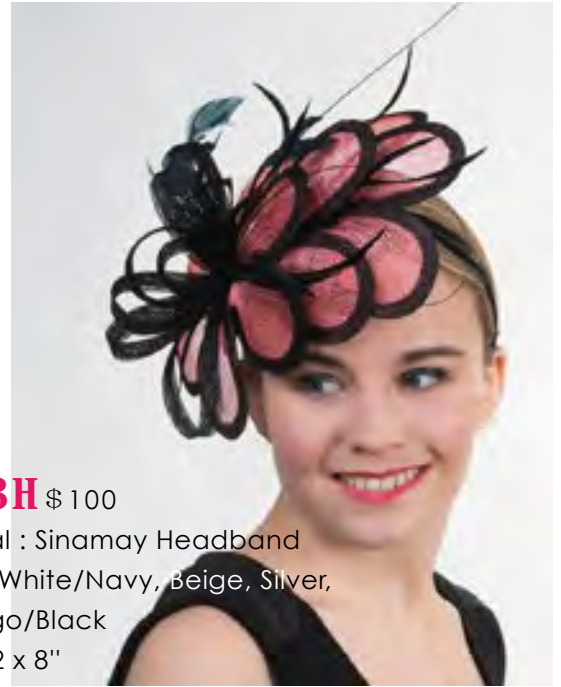

102033 $125
Material : Sinamay Headband
Color : Red/Black
Size : Dia 16 1/2"