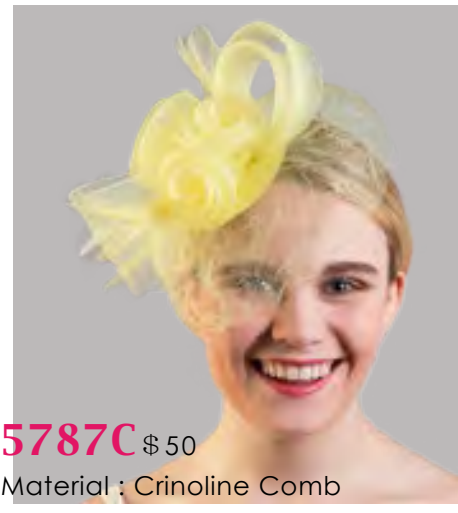

5779H \$75

Material : Sinamay Headband
Color : Navy/White, Taupe/Black
Size : Dia. 18"

Crinoline Fascinator

 **5805C** \$100

Material : Crinoline Comb
Color : White/Black,
Fuchsia, Navy/White
Size : Dia. 10"

 **5804H** \$135

Material :
Crinoline/Veil Headband
Color :Black, White, Ivory

 **5803C** \$80

Material : Silk Flower Comb
Color : White, Taupe,
Black, Ivory
Size : Dia. 9"

5785C \$100

Material : Crinoline Comb
Color : Crystal Pink, Black, Coffee,
Ivory, White
Size : Dia. 12"

5791H \$85

Material : Crinoline headband
Color : Black, Ivory, White
Size : 16 x 10"

5787C \$50

Material : Crinoline Comb
Color : Yellow, Black, Ice Blue, Pink
Size : 10 x 8"

Crinoline Fascinator

5770C \$60