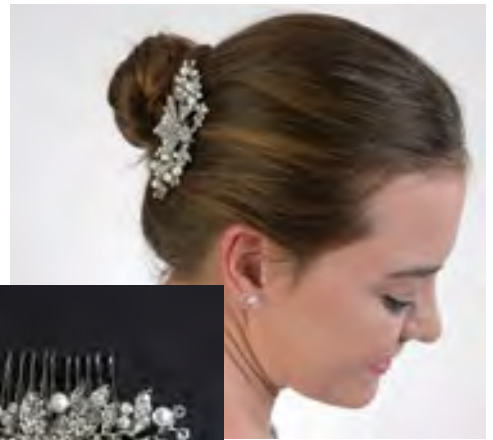

805020 \$75
 Material : 12" Nylon Veil w/Acrylic Stone
 on 2 of 2" silver wire comb
 Color : Ivory, White
 Size : 9"x15" face veil

805021 \$95
 Material : 12" Nylon Veil
 w/Pearl on Metal headband
 Color : Ivory, Black
 Size : 8 1/2" face veil

Comb

805013 \$50

Material : 18" Nylon Veil on 3" plastic comb
Color : Black, White, Ivory
Size : 16" face veil on comb

AS8136

AS8135-Size:1 1/2 x 3 1/2"
Silver \$28

AS8136-Size:1 1/2 x 3 1/2"
Silver \$28

AS8137-Size:1 1/4 x 3 1/2"
Silver \$28