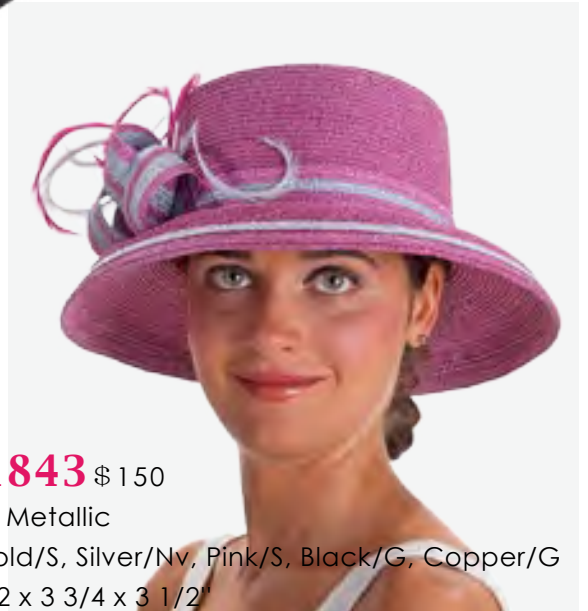

Year Round Metallic

 **331744** \$190

Material : Metallic
Color : Navy, Gold, Black, Silver
Size : 7 x 4 x 6 1/2 / 4"

 **331739** \$175

Material : Metallic
Color : Silver, Gold
Size : 9 x 4 x 4"

 **331843** \$150