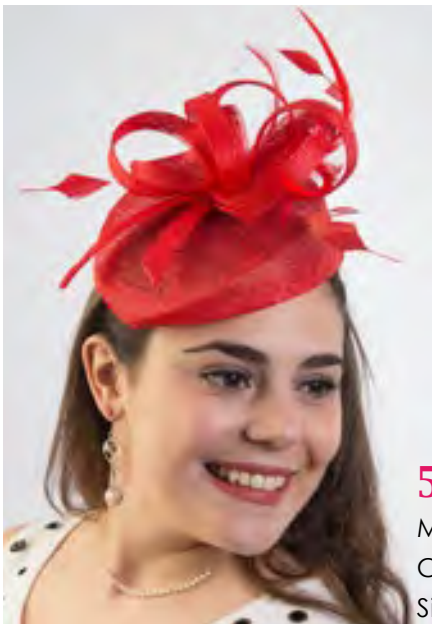

Cocktail/Party

5794P \$70

Material : Sinamay Elastic
 Color : Black/Hot Pink, Black/White,
 Fuchsia/Orange
 Size : Dia. 7 1/2"

5798P \$85

Material : Sinamay Elastic
 Color : Dark Grey, Black, Ivory,
 Size : 6 x 3"