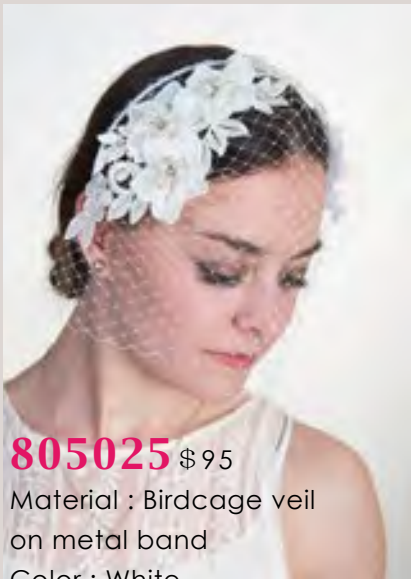

5710C \$80
Material : Silk Flower Comb
Color : White, Black, Grey, Tan, Pink
Size : 8 x 6"

5797C \$90
Material : Crinoline Comb
Color : White, Black, Ivory
Size : Dia. 12"

5725C \$60
Material : Crinoline Comb
Color : White, Black, Brown,
Purple, Red
Size : Dia. 13"

5726H \$65
Material : Crinoline Headband
Color : White

5771C \$40
Material : Crinoline Comb
Color : White, Black, Ivory, Pink,
Purple
Size : 8 x 4"

805012 \$90
Material : 12" Nylon Veil on 2" silver wire comb
Color : White, Ivory
Size : 10" face veil

5746C \$50
Material : Feather Comb
Color : White, Black

5802C \$100
Material : Crinoline Comb
Color : White
Size : Dia. 10"

Bridal

805026 \$95
 Material : Amor veil on metal band
 Color : White

805025 \$95
 Material : Birdcage veil
 on metal band
 Color : White