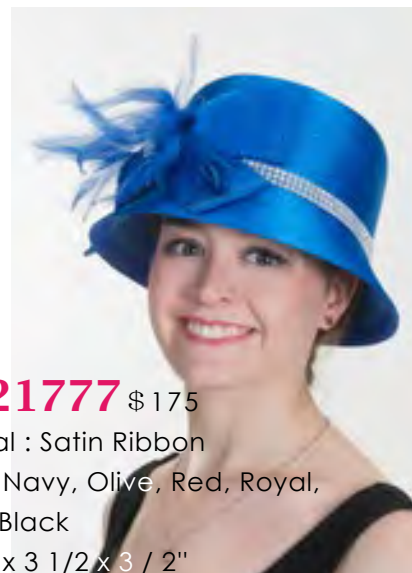

321777 $175

Material : Satin Ribbon
Color : Navy, Olive, Red, Royal,
White, Black
Size : 6 x 3 1/2 x 3 1/2"