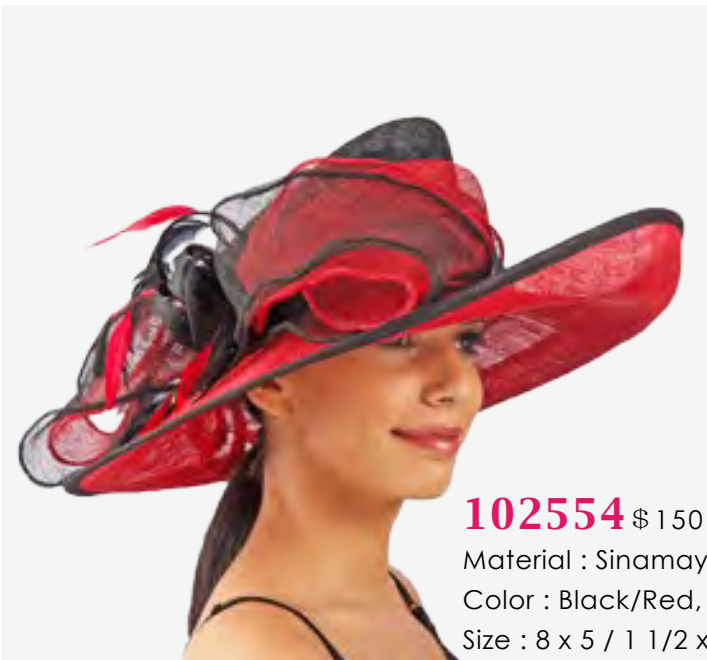

102576 $150
Material : Sinamay
Color : Navy, White
Size : 8 x 4 1/2 x 5 1/2/ 4"

102554 $150
Material : Sinamay
Color : Black/Red, Black/Yellow
Size : 8 x 5 / 1 1/2 x 7 / 5"