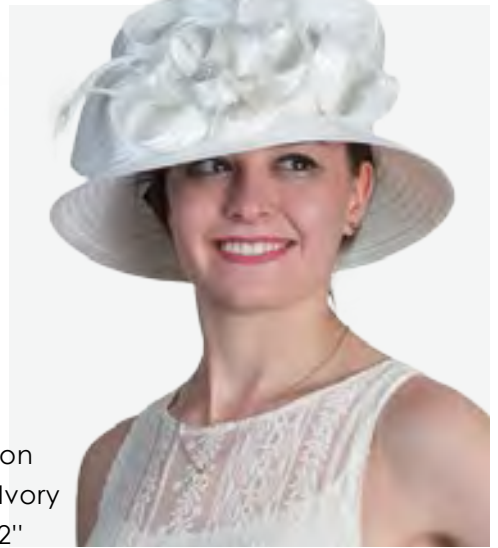

326544 $100

Material : Satin Ribbon
Color : Silver, Black, Ivory
Size : 8 x 3 1/2 x 3 1/2"