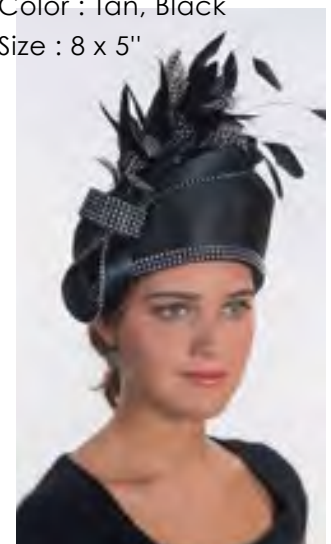

321559 $175

Material : Satin Ribbon
Color : Black, White, Pink, Brown, Ivory, Red
Size : 8 x 3 1/2"