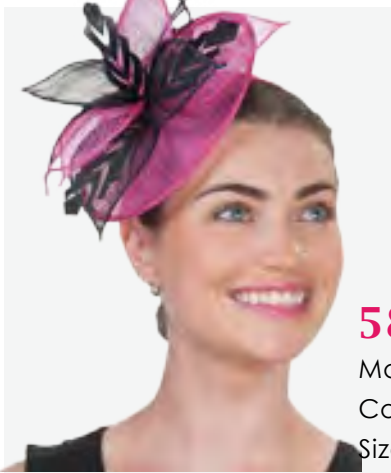

Sinamay

Sinamay Fascinator

5813H \$100

Material : Sinamay Headband
Color : White, Dusty Rose, Tan
Size : Dia. 10"

5810H \$60

Material : Sinamay Headband
Color : Fuchsia/Black, Yellow/Black, Ivory/Black
Size : Dia. 8"