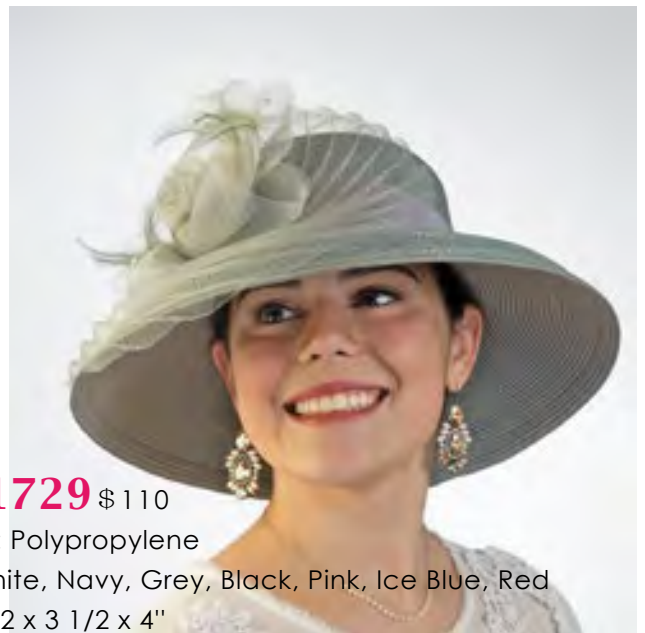

301729 $110
Material : Polypropylene
Color : White, Navy, Grey, Black, Pink, Ice Blue, Red
Size : 6 1/2 x 3 1/2 x 4"