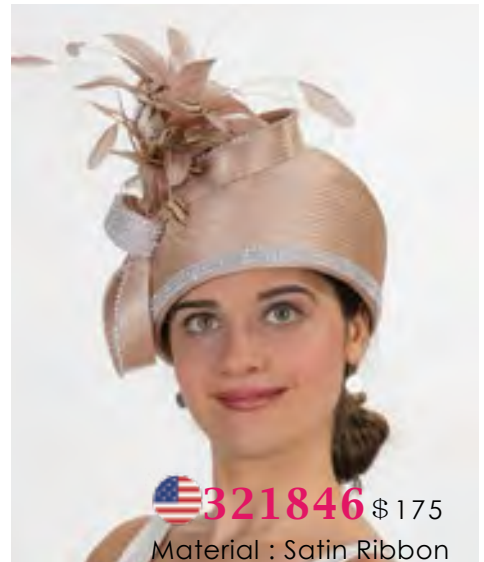

321846 $175

Material : Satin Ribbon
Color : Tan, Black
Size : 8 x 5"