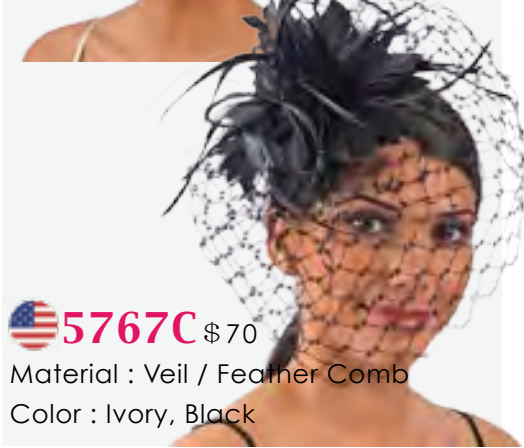

 **5804H** \$135

Material :
Crinoline/Veil Headband
Color :Black, White, Ivory

 **5803C** \$80

Material : Silk Flower Comb
Color : White, Taupe,
Black, Ivory
Size : Dia. 9"

5785C \$100

Material : Crinoline Comb
Color : Crystal Pink, Black, Coffee,
Ivory, White
Size : Dia. 12"

5791H \$85

Material : Crinoline headband
Color : Black, Ivory, White
Size : 16 x 10"

5787C \$50

Material : Crinoline Comb
Color : Yellow, Black, Ice Blue, Pink
Size : 10 x 8"

Crinoline Fascinator

5770C \$60

Material : Polypropylene Comb
Color : Navy, Red, Black, Beige, White
Size : 8 x 6"

 **5767C** \$70

Material : Veil / Feather Comb
Color : Ivory, Black

5772H \$60

Material : Crinoline headband
Color : Grey, Fuchsia, Black, Navy, Orange, Red, White
Size : 12 x 10"