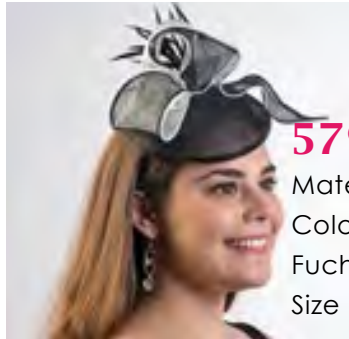

5775H \$90

Material : Sinamay Headband
Color : Black, Beige, Royal
Size : Dia. 16"

5816H \$70

Material : Sinamay Headband
Color : Mint, Cream, Black, Pink
Size : Dia. 11"

5811H \$90

Material : Sinamay Headband
Color : Fuchsia, Lilac, Turq
Size : Dia. 14"

5809H \$100

Material : Sinamay Headband
Color : Ivory, Black
Size : 10 x 4"

5812H \$80

Material : Sinamay Headband
Color : Burnt Orange, Grape, Silver
Size : Dia. 10 1/2"

5774H \$70

Material : Sinamay Headband
Color : Green, Purple, Yellow, Blue
Size : Dia. 10"

Cocktail/Party

5794P \$70

Material : Sinamay Elastic
 Color : Black/Hot Pink, Black/White,
 Fuchsia/Orange
 Size : Dia. 7 1/2"

5798P \$85

Material : Sinamay Elastic
 Color : Dark Grey, Black, Ivory,
 Size : 6 x 3"