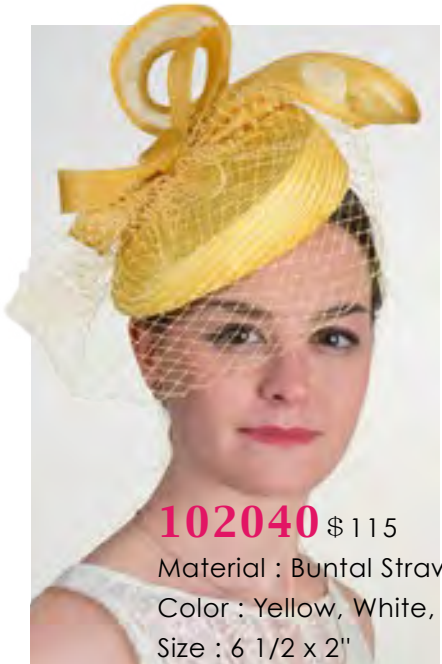

Fascinator

Sinamay Fascinator

5815H $120

Material : Sinamay Headband
Color : Silver, Black/Gold,
Royal/Black
Size : Dia. 14"

102048 $140

Material : Buntal Straw Elastic
Color : Latte, Black/White
Size : 11 x 9"

102041 $125

Material : Sinamay Headband
Color : Black/White,
Orange/White
Size : 10 x 4"

102040 $115

Material : Buntal Straw Elastic
Color : Yellow, White, Dk.Taupe, Fuchsia
Size : 6 1/2 x 2"