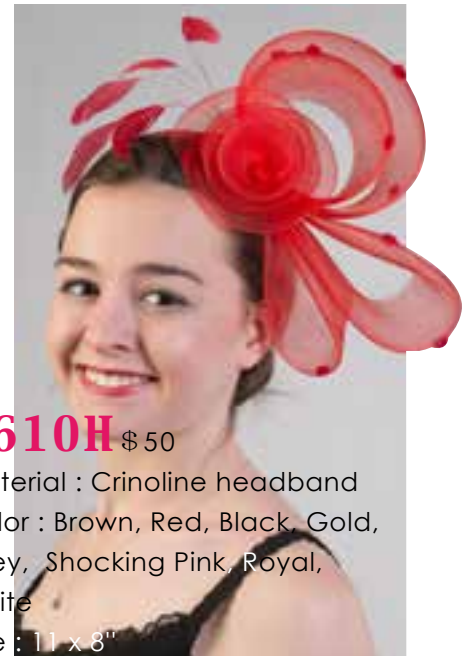

5610H $50
Material : Crinoline headband
Color : Brown, Red, Black, Gold,
Grey, Shocking Pink, Royal,
White
Size : 11 x 8"