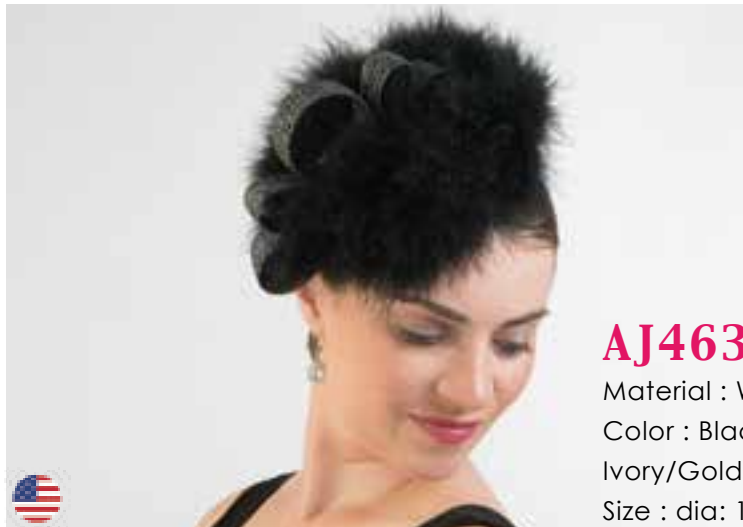

AJ561F $400

Material : Satin/Wool Felt
Color : Fuchsia/Black,
Ivory/Black
Size : 10 x 3 1/2 x 5 / 3"