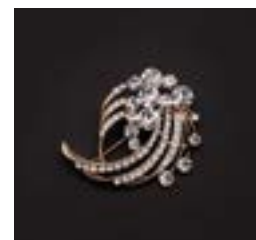

AS8126-Size:2"x1 1/2" Crystal, Turquoise, Pink $15