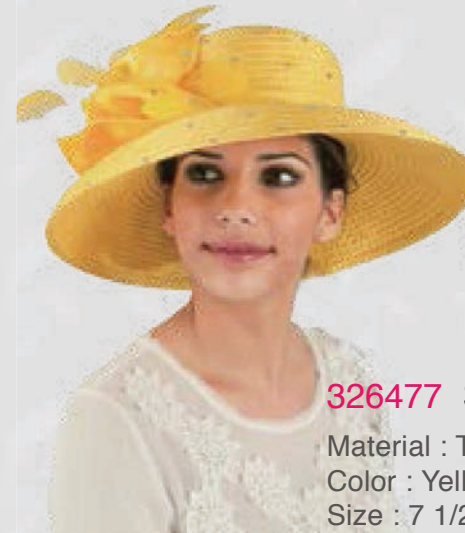

YEAR ROUND SATIN

326483 \$90

Material : Taffeta Ribbon
Color : Grape, Almond, Black
Size : 7 x 5 x 4 1/2"

326515 \$80

Material : Taffeta Ribbon
Color : Black, Off White,
Mahogany
Size : 6 1/2 x 4 x 3"

326477 \$90