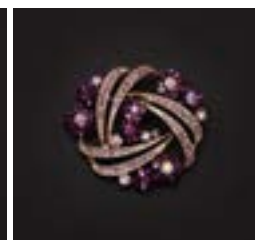

AS8127-Size:2" Grape, Crystal, Copper $21