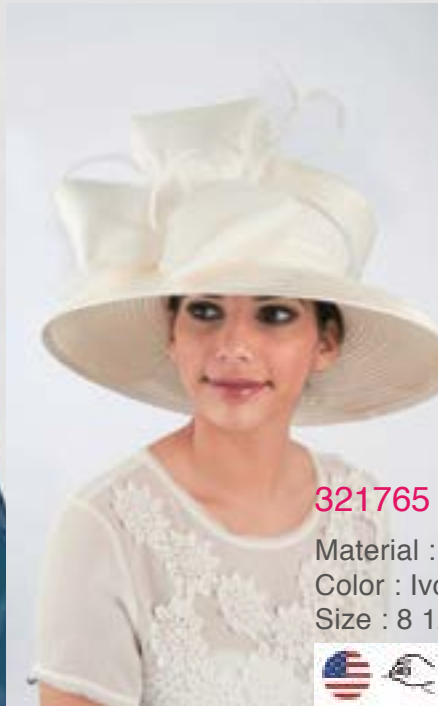

321765 $150

Material : Satin Ribbon
Color : Ivory, Black
Size : 8 1/2 x 4 x 4 3/4"