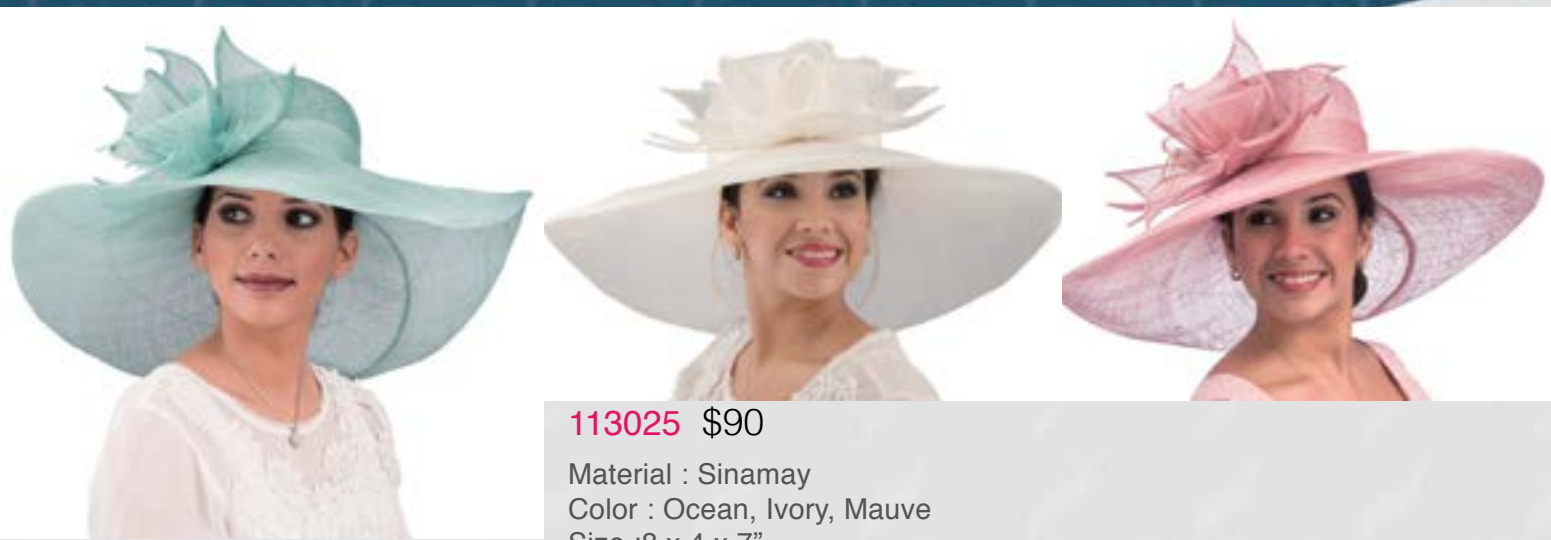

113025 $90
Material : Sinamay
Color : Ocean, Ivory, Mauve
Size : 8 x 4 x 7"