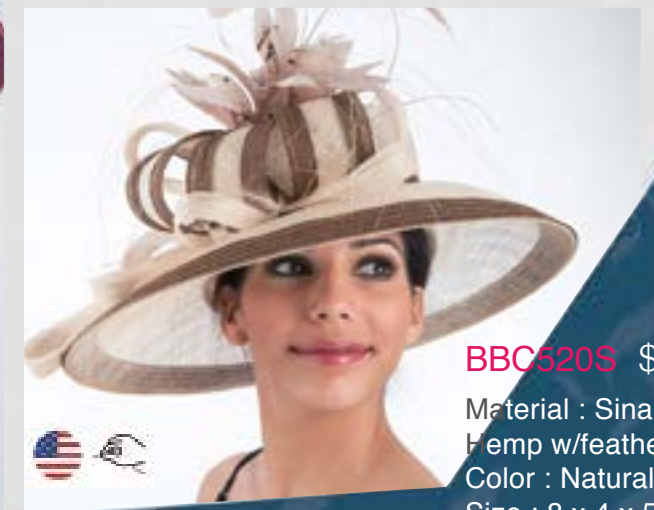

BBC SPECIAL

BBC341S \$220

Material : Crinoline Polyester flower
Color : Nectarine Multi, White, Black
Size : 9 x 3 1/2 x 5 1/2"

BBC105S \$220

Material : Polypropylene / Crinoline
Color : Fuchsia, Turquoise, White
Size : 6 1/2 x 4 x 4 1/2"