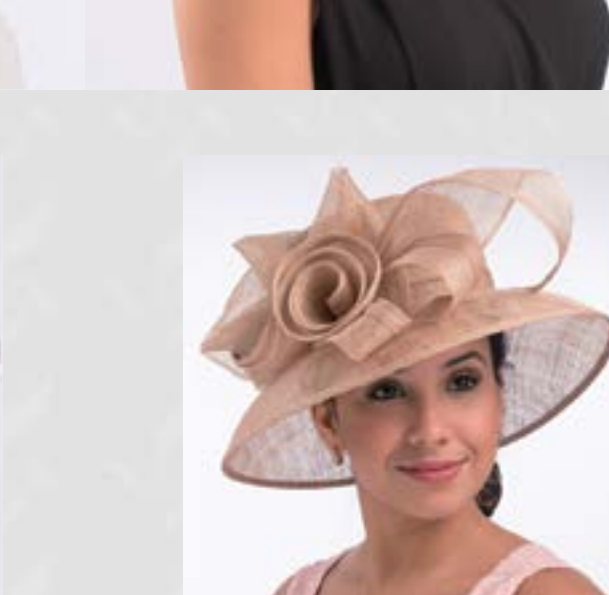

112067 $90
Material : Sinamay
Color : Camel, Blue, Oyster
Size : 7 1/2 x 4 x 4"