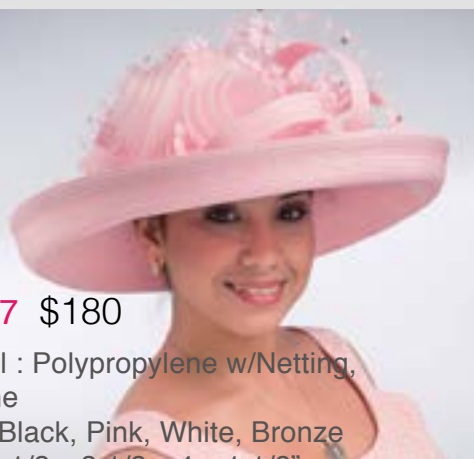

KAKYCO
CHURCH HAT

301757 $180
Material : Polypropylene w/Netting,
Crinoline
Color : Black, Pink, White, Bronze
Size : 6 1/2 x 3 1/2 x 4 x 1 1/2"