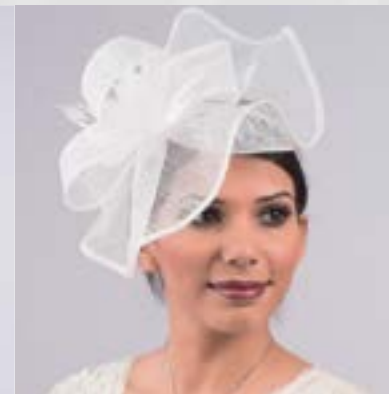

5735H \$80

Material : Sinamay Headband
Color : Gold Yellow/Black, Navy/White
Size : Diameter 14"

5736H \$80

Material : Sinamay Headband
Color : Black/White, White/Black
Size : Diameter 14"

5747C \$50
 Material : Sinamay Comb
 Color : Lime/Yellow,
 Navy/White, Fuchsia/Orange
 Size : Diameter 6 1/2"