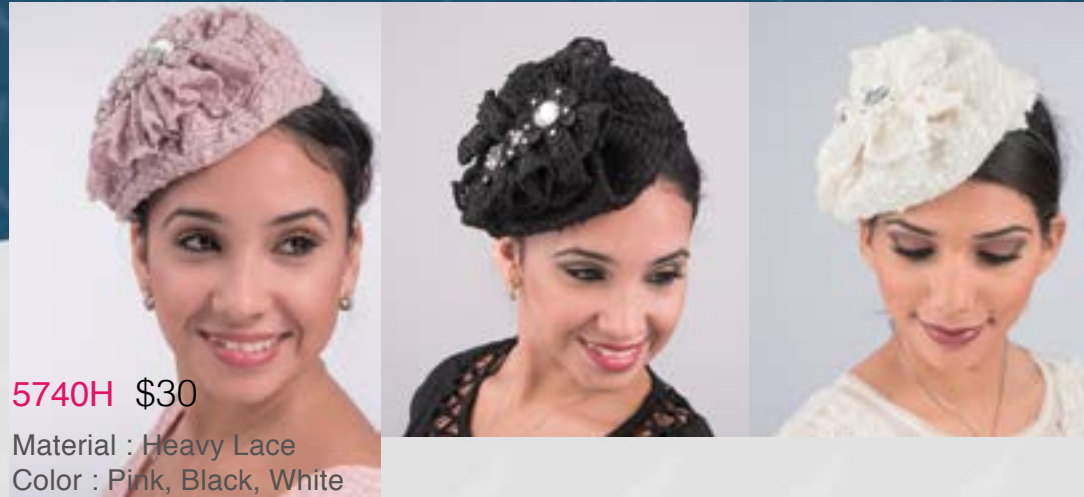

5730C \$60

Material : Crinoline / Velvet Flower Comb
Color : Black, Red, Purple, White, Brown

5725C \$60

Material : Crinoline / Feather Comb
Color : White, Purple, Brown, Black, Red

5740H \$30

Material : Heavy Lace
Color : Pink, Black, White