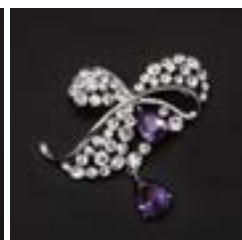

AS8134-Size:2 1/2 X 2" Purple, Red/Purple, Red $28