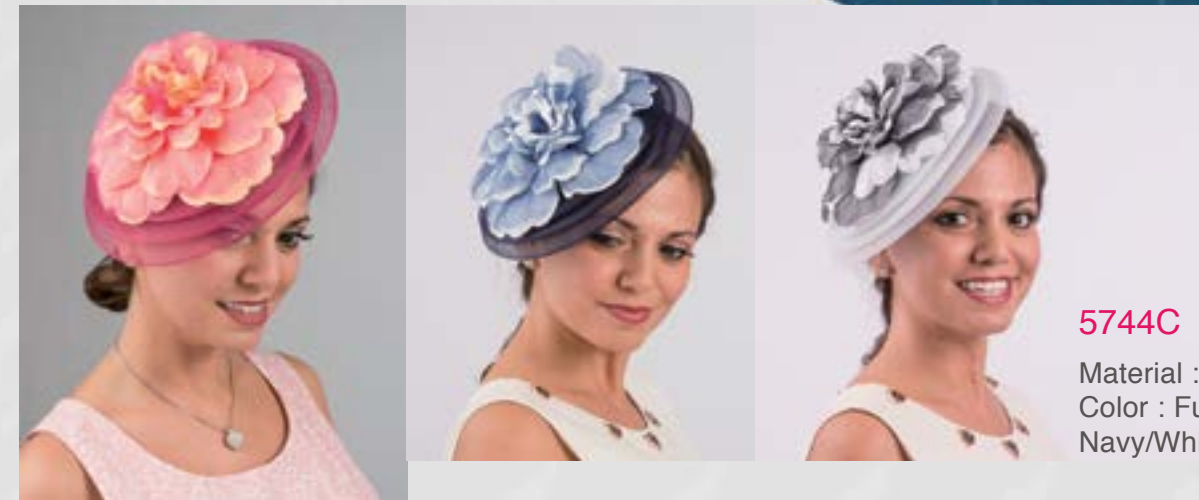

5758C \$50
 Material : Crinoline Comb
 Color : Red, Brown, Pink

5767C \$70

Material : Veil /
Feather Comb
Color : Ivory, Black

Cocktail / Fascinator

5744C \$90

Material : Fascinator comb
Color : Fuchisa/Orange,
Navy/White, White/Black