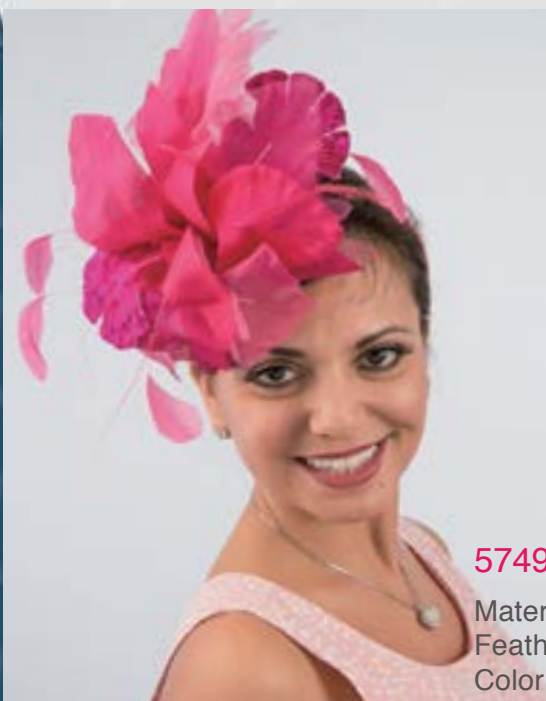

5749H $60
Material : Silk Flower /
Feather Headband
Color : Fuchsia, White, Lime Green