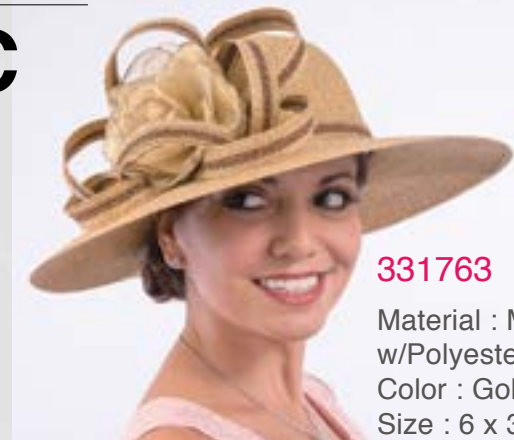

301731 \$140
 Material : Polypropylene
 w/Teffeta Bow
 Color : Fuchsia/Black,
 Brown/Beige, Gold/Black,
 White/Black, Black/White
 Size : 8 1/2 x 4 x 3 1/2"

KAKYCO

METALLIC

331743 \$130
 Material : Metallic
 w/Crinoline Bow
 Color : Silver, Gold
 Size : 6 1/2 x 3 1/2 x 4"

331763 \$120
 Material : Metallic
 w/Polyester Flower
 Color : Gold/Copper, Silver/Black
 Size : 6 x 3 1/2 x 4"

331762 \$150
 Material : Metallic
 w/Crinoline & Metallic Bow
 Color : Gold, Copper, Silver,
 Orange, Red, Black
 Size : 6 1/2 x 3 1/2 x 4"