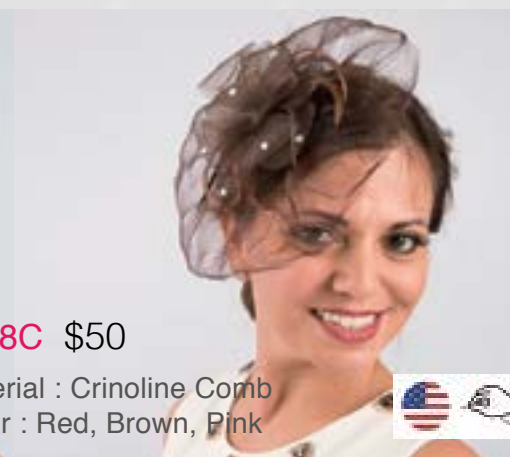

5768C \$70
 Material : Crinoline Comb
 Color : Black/Silver, Ivory/Gold

5746C \$60
 Material : Feather Comb
 Color : Black, White

5749H \$60
 Material : Silk Flower /
 Feather Headband
 Color : Fuchsia, White, Lime Green

5758C \$50
 Material : Crinoline Comb
 Color : Red, Brown, Pink

5767C \$70

Material : Veil /
Feather Comb
Color : Ivory, Black

Cocktail / Fascinator

5744C \$90

Material : Fascinator comb
Color : Fuchisa/Orange,
Navy/White, White/Black