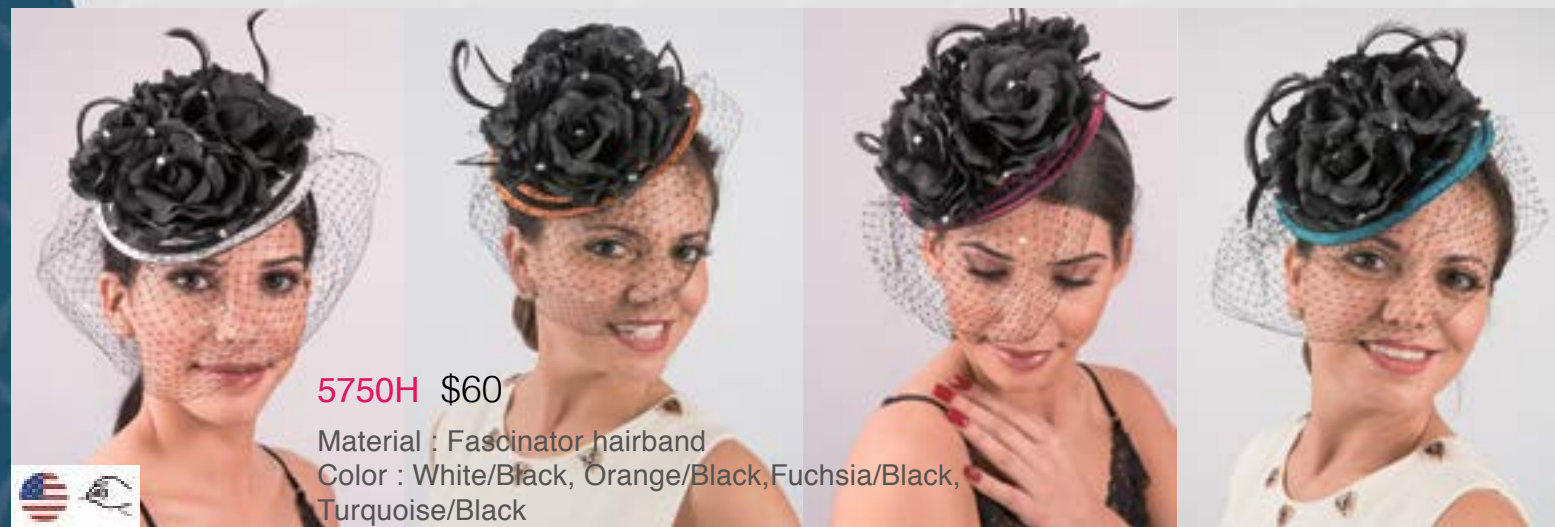

Cocktail / Fascinator

5726H \$80

Material : Crinoline / Veil Headband
Color : Ivory, Black, Pink, White

5651C \$50

Material : Crinoline Comb
Color : Hollywood Green, Fuchsia/Orange, Beige, Black, Wine, White, Red, Red/Purple

AS8136 \$30

Material : HairComb
Color : Silver
Size : 2 x 3 1/2"

5641C \$30

Material : Feather Fascinator comb
Color : Black, White, Brown, Red/Purple, Red

5728C \$50

Material : Crinoline Comb
Color : White, Fuchsia, Ivory, Navy, Black