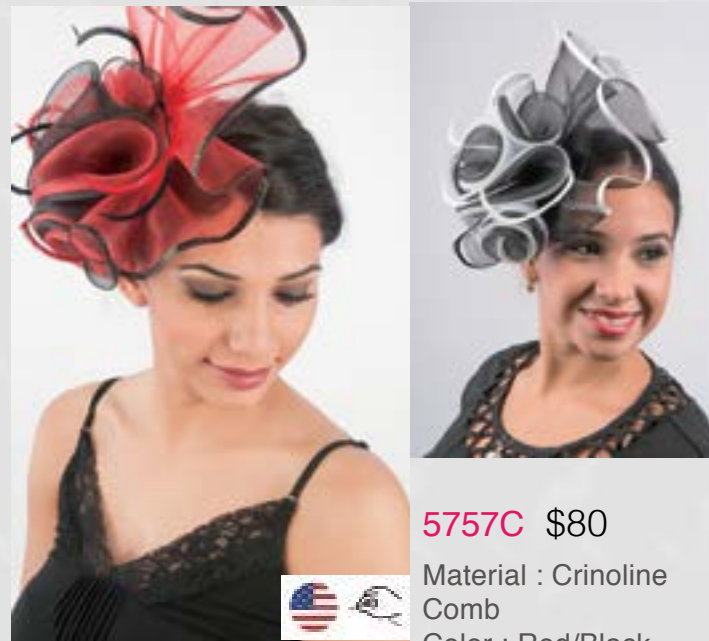

5757C $80

Material : Crinoline
Comb
Color : Red/Black,
Black/White