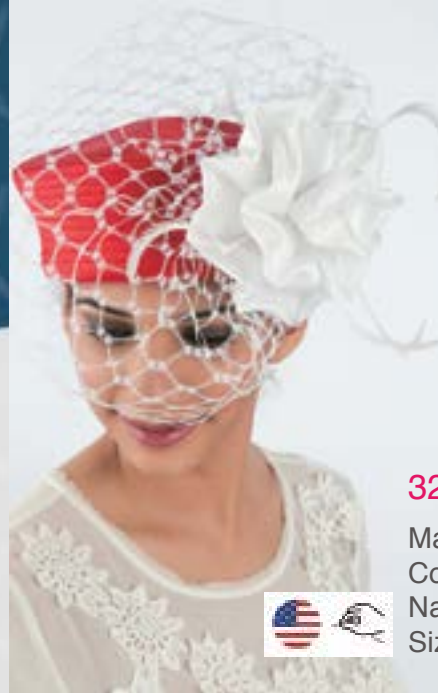

321761 $120

Material : Satin Ribbon
Color : Red/White, White, Black,
Navy/White
Size : 8 1/2 x 3"