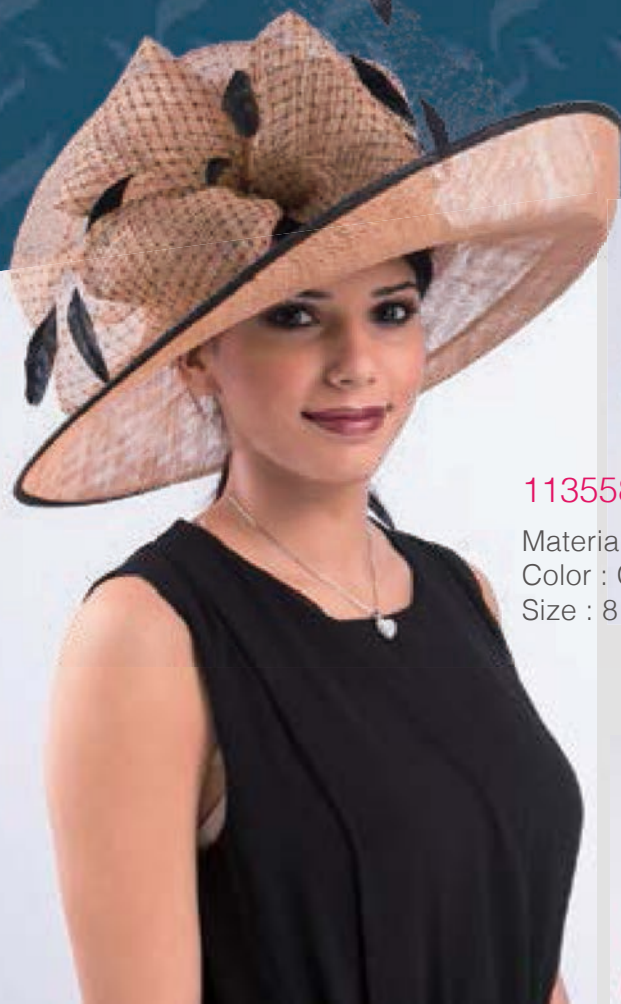

ALEXANDRIA J. COUTURE

AJ425S \$300

Material : Crinoline
Color : Navy, Ivory, White
Size : 6 x 3 1/2 x 4 1/2 x 2 1/2"

AJ426S \$380

Material : Metallic
Color : Gold, Silver
Size : 9 x 4 x 7 1/2"

113558 \$150