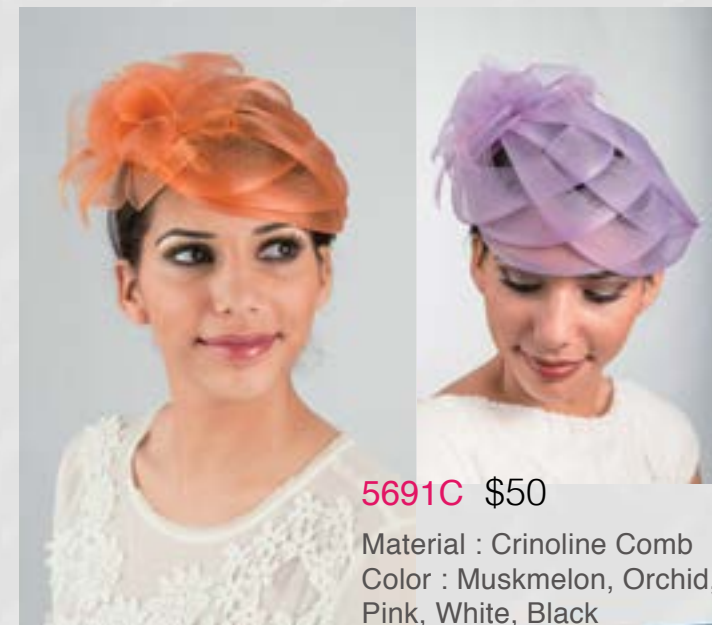

5691C $50

Material : Crinoline Comb
Color : Muskmelon, Orchid, Pink, White, Black