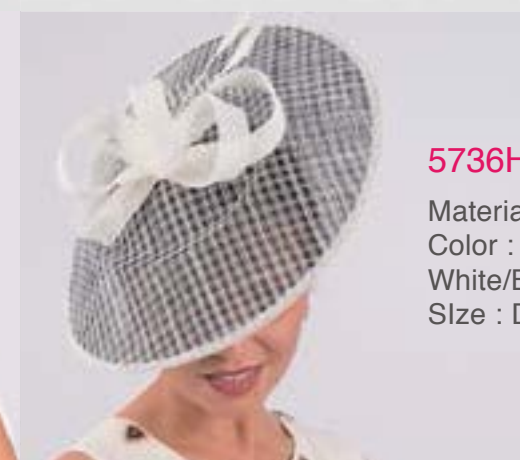

5763H \$90

Material : Sinamay Headband
Color : Red, White, Royal
Size : Diameter 9"

5762H \$100

Material : Sinamay Headband
Color : Black/Gold
Size : 10 x 4"

5737H \$90

Material : Sinamay Headband
Color : Ivory, Purple, Pink
Size : Diameter 13"

5745P \$50

Material : Sinamay Clip
Color : Hot Coral, Caribbean Sea, Black
Size : Diameter 6 1/2"

5759H \$50

Material : Sinamay Headband
Color : Tigerlily, White, Forest Green

5761H \$70

Material : Sinamay Headband
Color : Turquoise, Fuchsia, Bright Lime

5735H \$80

Material : Sinamay Headband
Color : Gold Yellow/Black, Navy/White
Size : Diameter 14"

5736H \$80

Material : Sinamay Headband
Color : Black/White, White/Black
Size : Diameter 14"

5747C \$50
 Material : Sinamay Comb
 Color : Lime/Yellow,
 Navy/White, Fuchsia/Orange
 Size : Diameter 6 1/2"