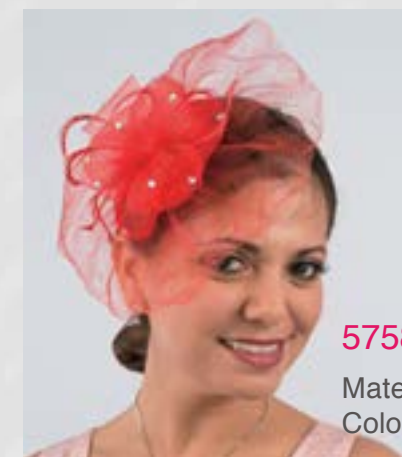

5758C $50
Material : Crinoline Comb
Color : Red, Brown, Pink