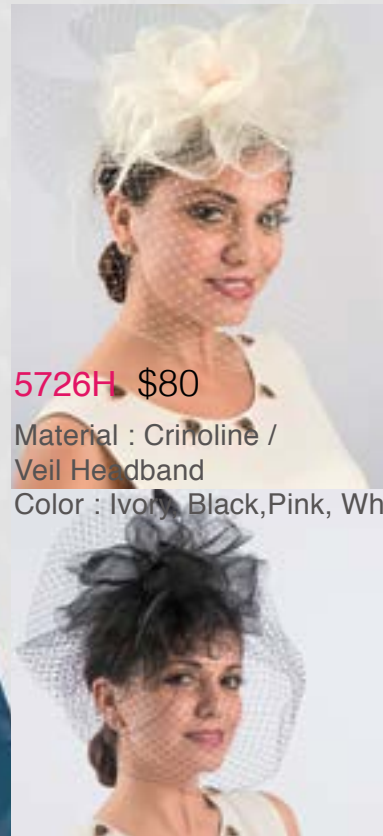

Cocktail / Fascinator

5726H $80

Material : Crinoline / Veil Headband
Color : Ivory, Black, Pink, White