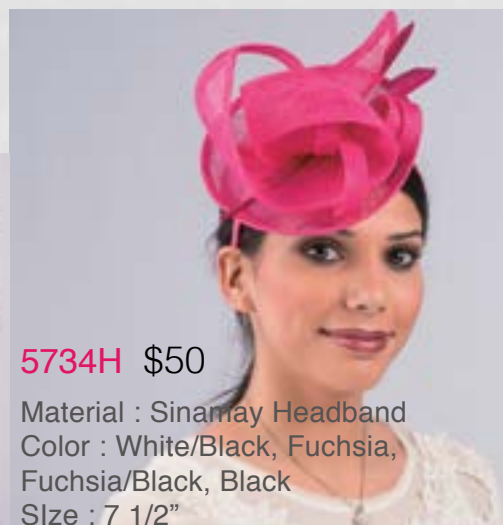

5735H \$80

Material : Sinamay Headband
Color : Gold Yellow/Black, Navy/White
Size : Diameter 14"

5736H \$80

Material : Sinamay Headband
Color : Black/White, White/Black
Size : Diameter 14"

5747C \$50
 Material : Sinamay Comb
 Color : Lime/Yellow,
 Navy/White, Fuchsia/Orange
 Size : Diameter 6 1/2"

5748C \$60
 Material : Silk Flower /
 Feather Headband
 Color : Beige, Orange, Black

5716C \$70
 Material : Sinamay Comb
 Color : Black, White, Ivory

Cocktail / Fascinator

5734H \$50
 Material : Sinamay Headband
 Color : White/Black, Fuchsia,
 Fuchsia/Black, Black
 Size : 7 1/2"