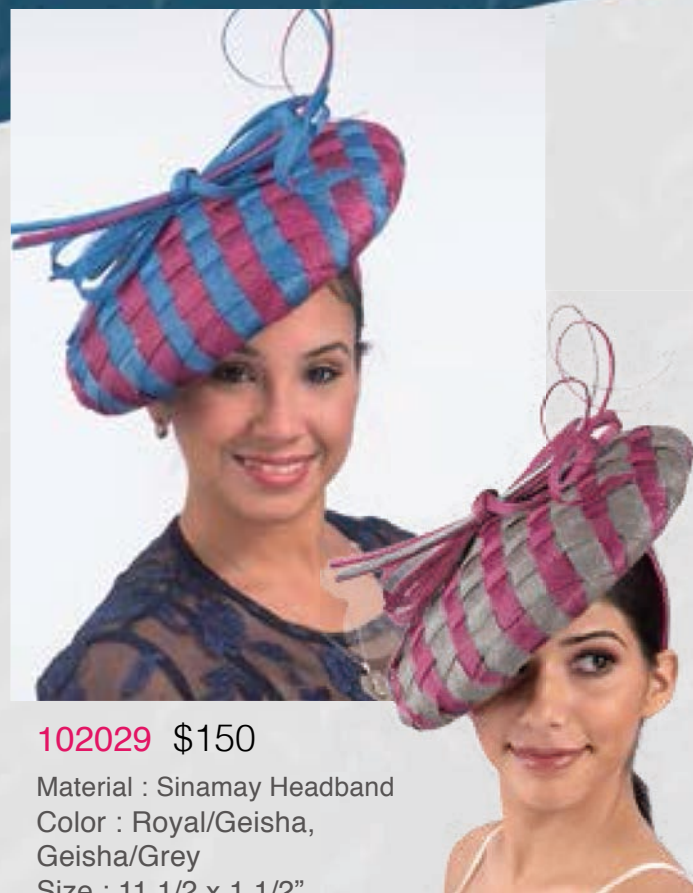

102029 $150
Material : Sinamay Headband
Color : Royal/Geisha,
Geisha/Grey
Size : 11 1/2 x 1 1/2"