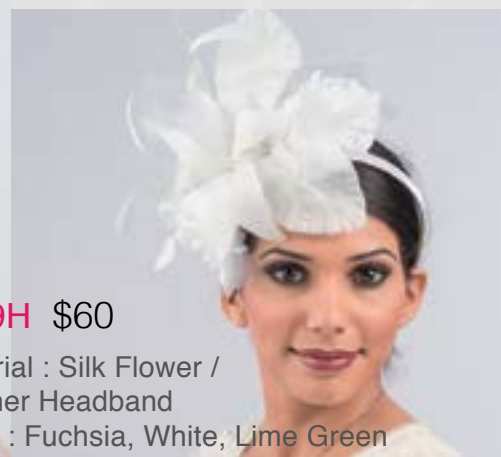

5748C \$60
 Material : Silk Flower /
 Feather Headband
 Color : Beige, Orange, Black

5716C \$70
 Material : Sinamay Comb
 Color : Black, White, Ivory

Cocktail / Fascinator

5734H \$50
 Material : Sinamay Headband
 Color : White/Black, Fuchsia,
 Fuchsia/Black, Black
 Size : 7 1/2"

5768C \$70
 Material : Crinoline Comb
 Color : Black/Silver, Ivory/Gold

5746C \$60
 Material : Feather Comb
 Color : Black, White

5749H \$60
 Material : Silk Flower /
 Feather Headband
 Color : Fuchsia, White, Lime Green