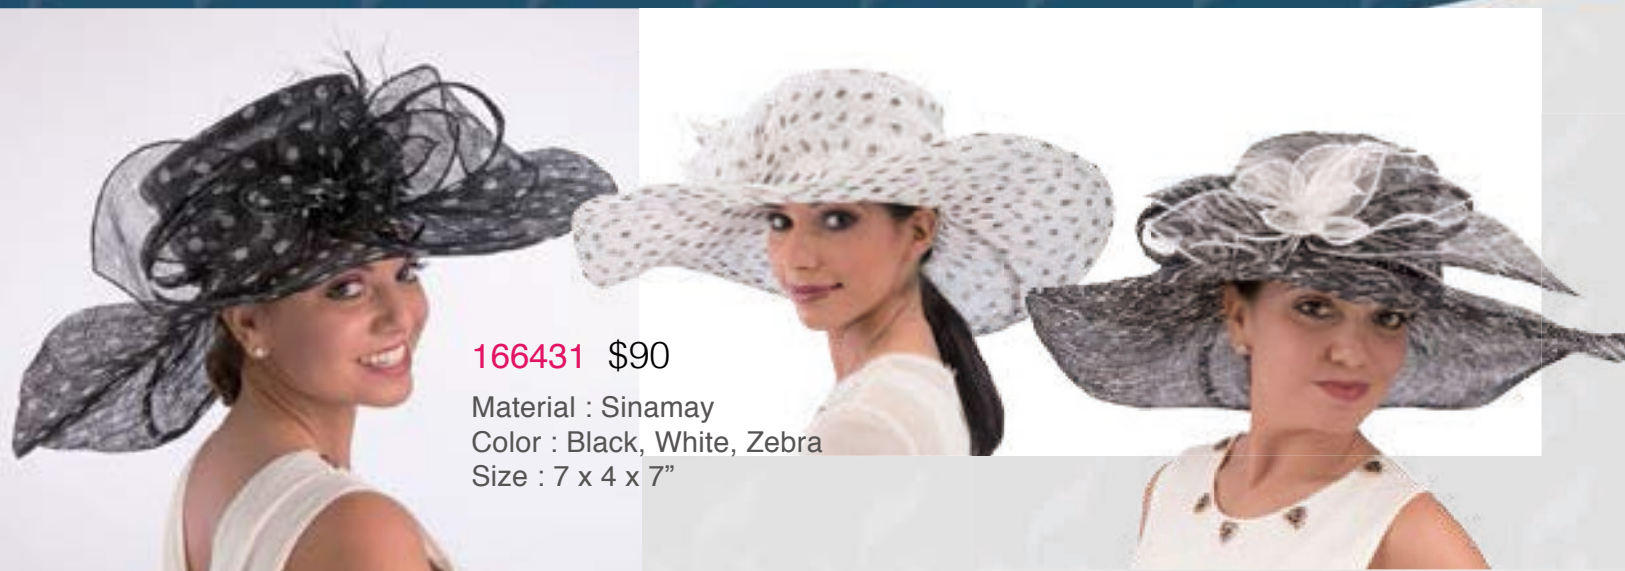

166431 $90
Material : Sinamay
Color : Black, White, Zebra
Size : 7 x 4 x 7"