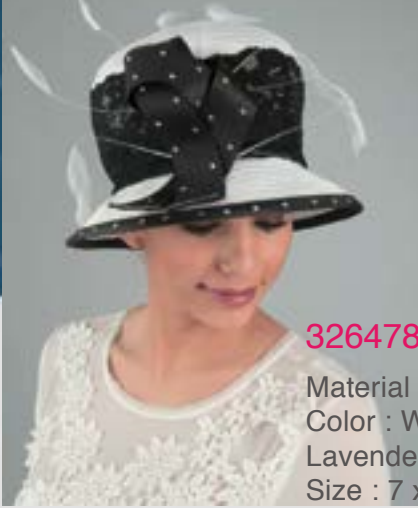

326478 $90

Material : Taffeta Ribbon / Lace
Color : White/Black, Beige/Hazelnut,
Lavender/Navy
Size : 7 x 5 x 3"

YEAR ROUND SATIN

326483 $90

Material : Taffeta Ribbon
Color : Grape, Almond, Black
Size : 7 x 5 x 4 1/2"

326515 $80

Material : Taffeta Ribbon
Color : Black, Off White,
Mahogany
Size : 6 1/2 x 4 x 3"

326477 $90

Material : Taffeta Ribbon
Color : Yellow, Ivory, Lavender, Olive
Size : 7 1/2 x 4 x 4 3/4"

326516 $90

Material : Taffeta Ribbon
Color : Lime, Navy, Off White
Size : 7 x 4 x 4"

326482 $90

Material : Taffeta Ribbon
Color : Tan, Black
Size : 6 3/4 x 4 x 4"

326454 $90

Material : Taffeta Ribbon
Color : Brown/Leopard,
Black/Leopard
Size : 8 x 3 3/4 x 3 1/4"

326479 $90

Material : Taffeta Ribbon
Color : Black, Turquoise,
Paprika
Size : 8 x 4 1/2 x 3 1/4 / 2"