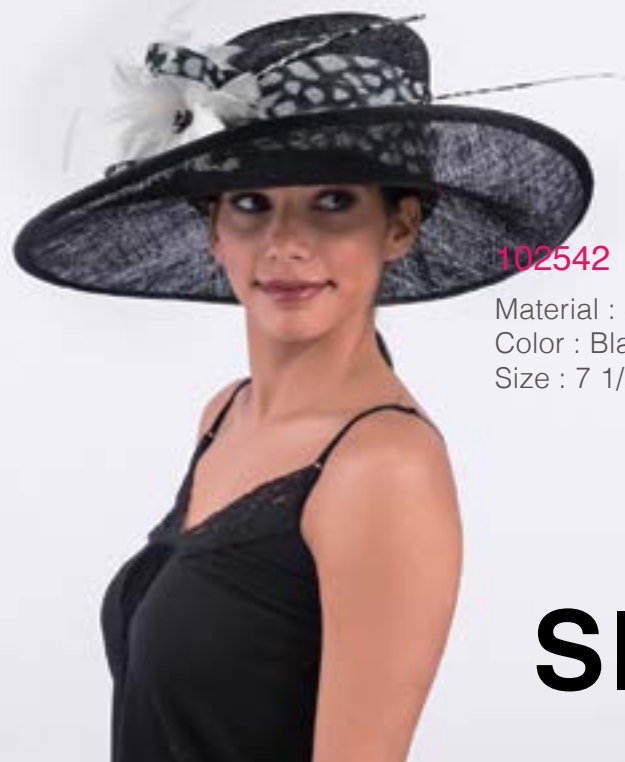

102542 $150

Material : Sinamay
Color : Black/White, Poppy/White
Size : 7 1/2 x 4 1/2 / 3 1/2 x 7 / 5"

SINAMAY HAT

102547 $150

Material : Sinamay
Color : White/Black,
Yellow/Orange
Size : 7 1/2 x 4 1/2 / 3 1/2 x 6 / 4"

102532 $150

Material : Sinamay
Color : Ivory/Latte,
Ivory/Black, Fuchsia/Orange
Size : 7 1/2 x 4 1/2 / 3 1/2 x 5"

102534 $150

Material : Sinamay
Color : Dusty Pink/Ivory,
Black/Ivory, Ivory/Black
Size : 7 x 4 1/2 x 5"

102544 $150

Material : Sinamay
Color : Flamingo/Floss,
Black/Ivory
Size : 6 1/2 x 4 x 5"

102022 $120

Material : Sinamay
Color : Bronze, Grape,
Turquoise
Size : 7 x 4 x 4 / 3"