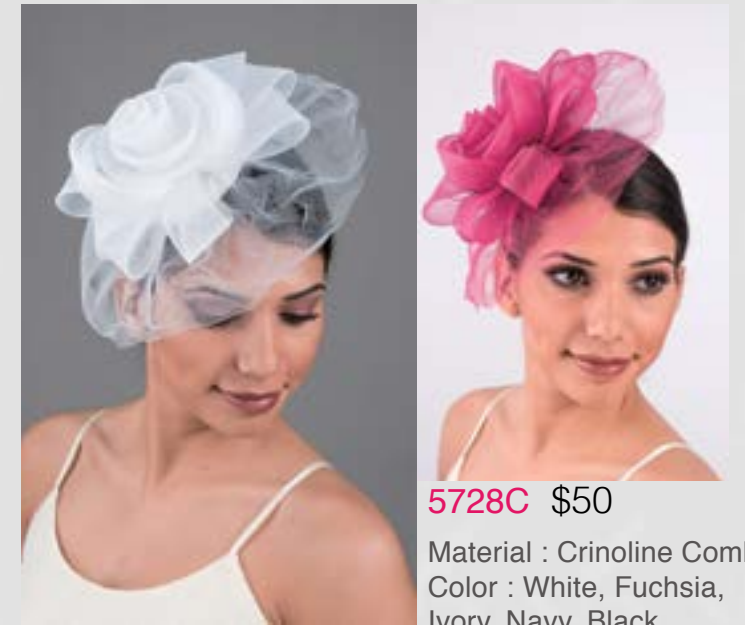

AS8135 \$30

Material : HairComb
Color : Silver
Size : 2 x 3 1/2"

5690C \$50

Material : Crinoline Comb
Color : Florida Coral, Grape, Black, Red/Purple, White

5683C \$60

Material : Crinoline Comb
Color : Red Clay, Brown, Black, Pink, Silver, Wine, White

Cocktail / Fascinator

5726H \$80

Material : Crinoline / Veil Headband
Color : Ivory, Black, Pink, White

5651C \$50

Material : Crinoline Comb
Color : Hollywood Green, Fuchsia/Orange, Beige, Black, Wine, White, Red, Red/Purple

AS8136 \$30

Material : HairComb
Color : Silver
Size : 2 x 3 1/2"

5641C \$30

Material : Feather Fascinator comb
Color : Black, White, Brown, Red/Purple, Red

5728C \$50

Material : Crinoline Comb
Color : White, Fuchsia, Ivory, Navy, Black