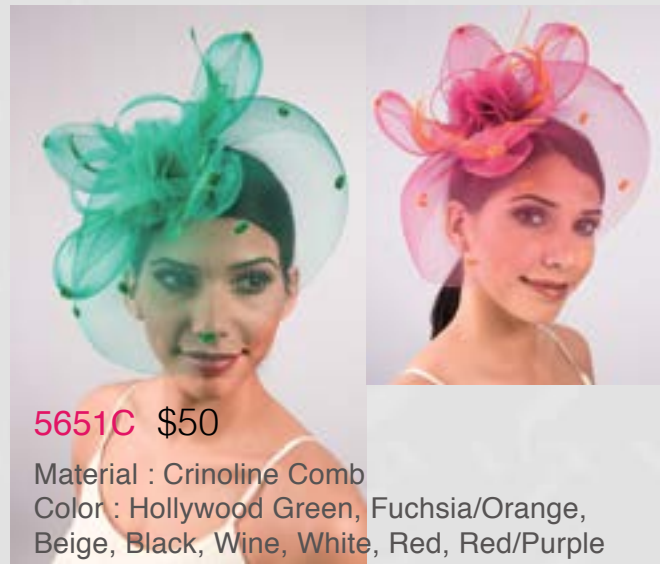

5730C \$60

Material : Crinoline / Velvet Flower Comb
Color : Black, Red, Purple, White, Brown

5725C \$60

Material : Crinoline / Feather Comb
Color : White, Purple, Brown, Black, Red

5740H \$30

Material : Heavy Lace
Color : Pink, Black, White

AS8135 \$30

Material : HairComb
Color : Silver
Size : 2 x 3 1/2"

5690C \$50

Material : Crinoline Comb
Color : Florida Coral, Grape, Black, Red/Purple, White

5683C \$60

Material : Crinoline Comb
Color : Red Clay, Brown, Black, Pink, Silver, Wine, White

Cocktail / Fascinator

5726H \$80

Material : Crinoline / Veil Headband
Color : Ivory, Black, Pink, White

5651C \$50

Material : Crinoline Comb
Color : Hollywood Green, Fuchsia/Orange, Beige, Black, Wine, White, Red, Red/Purple