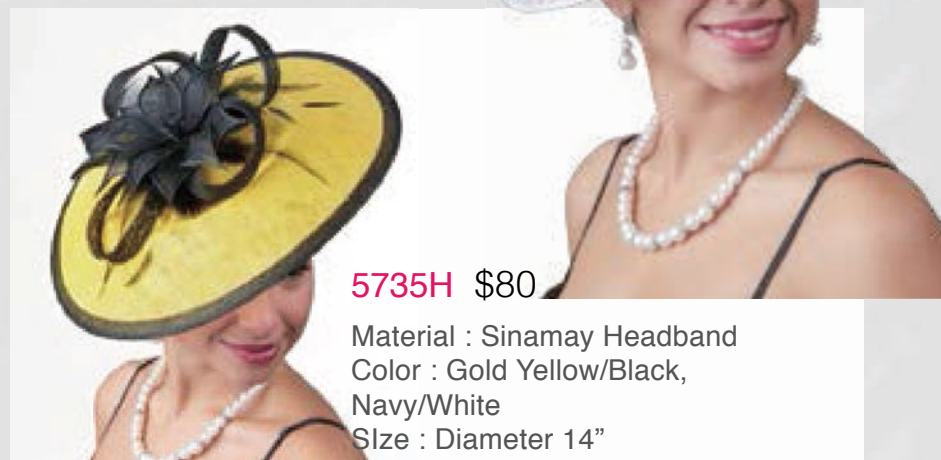

5745P \$50

Material : Sinamay Clip
Color : Hot Coral, Caribbean Sea, Black
Size : Diameter 6 1/2"

5759H \$50

Material : Sinamay Headband
Color : Tigerlily, White, Forest Green

5761H \$70

Material : Sinamay Headband
Color : Turquoise, Fuchsia, Bright Lime

5735H \$80

Material : Sinamay Headband
Color : Gold Yellow/Black, Navy/White
Size : Diameter 14"

5736H \$80

Material : Sinamay Headband
Color : Black/White, White/Black
Size : Diameter 14"

5747C \$50
 Material : Sinamay Comb
 Color : Lime/Yellow,
 Navy/White, Fuchsia/Orange
 Size : Diameter 6 1/2"