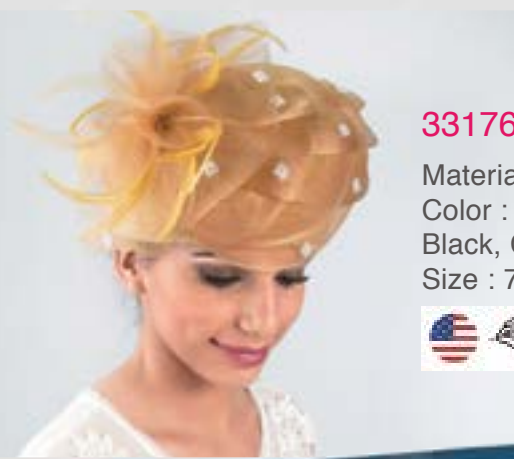

KAKYCO

CHURCH HAT

331744 \$190
 Material : Metallic w/Crinoline
 & Feather Bow
 Color : Silver, Black, Navy, Gold
 Size : 7 x 4 x 6 1/2 / 4"

301729 \$110
 Material : Polypropylene w/Crinoline Bow
 Color : White, Bronze, Grey, Navy, Black, Pink
 Size : 6 1/2 x 3 1/2 x 4"

301731 \$140
 Material : Polypropylene
 w/Teffeta Bow
 Color : Fuchsia/Black,
 Brown/Beige, Gold/Black,
 White/Black, Black/White
 Size : 8 1/2 x 4 x 3 1/2"

KAKYCO

METALLIC

331743 \$130
 Material : Metallic
 w/Crinoline Bow
 Color : Silver, Gold
 Size : 6 1/2 x 3 1/2 x 4"

331763 \$120
 Material : Metallic
 w/Polyester Flower
 Color : Gold/Copper, Silver/Black
 Size : 6 x 3 1/2 x 4"

331762 \$150
 Material : Metallic
 w/Crinoline & Metallic Bow
 Color : Gold, Copper, Silver,
 Orange, Red, Black
 Size : 6 1/2 x 3 1/2 x 4"